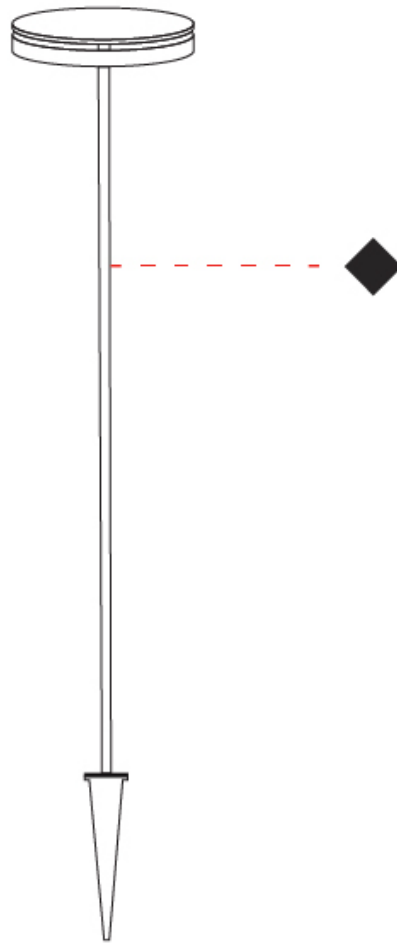

CHIODO POST

E9B234-

PROJECT

TYPE

SPECIFIER

QUANTITY

DATE

E